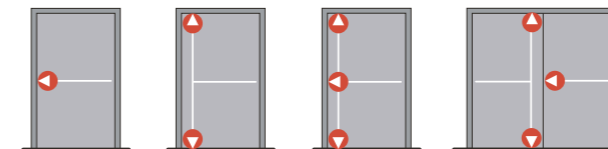

Impressively versatile, safe and secure panic hardware for single and double glass doors.

Consistent high quality, readily adaptable.

DORMA's PHA 2000 and Exit Pad devices can be fitted to a wide range of toughened glass doors, offering high user safety and security, easy and reliable operation and excellent quality for a long service life. Their features at a glance:

- For doors in all glass or framed assemblies
- For single and double doors
- Single or multi-point locking
- Suitable for combination with external glass door mini-fittings
- Tested and certified to EN 1125 (PHA 2000) and EN 179 (Exit Pad)
- Quality management system certified to ISO 9001
- Award winning DORMA Contur design
- Non-handed hardware
- For 8 to 10 mm toughened safety glass (single panel)
- Standard stainless steel design
- Maximum leaf width: 1,300 mm
- Maximum leaf height: 2,500 mm

Locking points for the PHA 2000 and Exit Pad