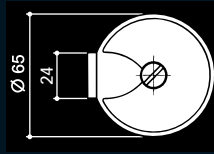

TZ 5000

Floor mounted door stop
Stainless steel with hard
rubber insert,
 \varnothing 65 mm

TZ 5000

Matching shims
TZ 55, 10 mm high
TZ 56, 15 mm high

TZ 5001

Floor mounted door stop
Stainless steel with hard
rubber insert,
 \varnothing 89 mm

TZ 5001

Matching shims
TZ 55, 10 mm high
TZ 56, 15 mm high

TZ 5002

**Floor mounted door stop
with hold open**

Aluminium with hard rubber
insert, \varnothing 50 mm

TZ 5002TZ 5010,
TZ 5011

Floor mounted door stop

Hard rubber,
 \varnothing 38 mm, L 25 mm

TZ 5010

Hard rubber,
 \varnothing 38 mm, L 27 mm,
with rose,
 \varnothing 50 mm x 2 mm

TZ 5011TZ 5012-
TZ 5014

Wall mounted door stop

Aluminium with hard rubber
end, \varnothing 38 mm,
with spacer, \varnothing 22 mm,
with rose,
 \varnothing 50 mm x 2 mm,
including fixings