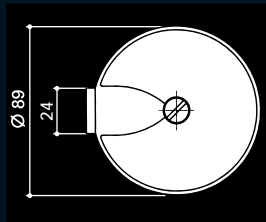

TZ 5000

Floor mounted door stop
Stainless steel with hard
rubber insert,
 \varnothing 65 mm

TZ 5000

Matching shims
TZ 55, 10 mm high
TZ 56, 15 mm high

TZ 5001

Floor mounted door stop
Stainless steel with hard
rubber insert,
 \varnothing 89 mm

TZ 5001

Matching shims
TZ 55, 10 mm high
TZ 56, 15 mm high

TZ 5002

**Floor mounted door stop
with hold open**

Aluminium with hard rubber
insert, \varnothing 50 mm

TZ 5002TZ 5010,
TZ 5011

Floor mounted door stop

Hard rubber,
 \varnothing 38 mm, L 25 mm

TZ 5010

Hard rubber,
 \varnothing 38 mm, L 27 mm,
with rose,
 \varnothing 50 mm x 2 mm

TZ 5011TZ 5012-
TZ 5014

Wall mounted door stop

Aluminium with hard rubber
end, \varnothing 38 mm,
with spacer, \varnothing 22 mm,
with rose,
 \varnothing 50 mm x 2 mm,
including fixings

TZ 5012, L 60 mm

TZ 5013, L 90 mm

TZ 5014, L 120 mm