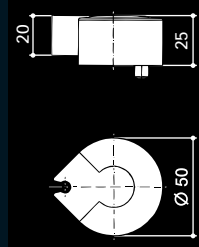

TZ 5000

Floor mounted door stop
Stainless steel with hard
rubber insert,
 \varnothing 65 mm

TZ 5000

Matching shims
TZ 55, 10 mm high
TZ 56, 15 mm high

TZ 5001

Floor mounted door stop
Stainless steel with hard
rubber insert,
 \varnothing 89 mm

TZ 5001

Matching shims
TZ 55, 10 mm high
TZ 56, 15 mm high

TZ 5002

**Floor mounted door stop
with hold open**

Aluminium with hard rubber
insert, \varnothing 50 mm

TZ 5002TZ 5010,
TZ 5011

Floor mounted door stop

Hard rubber,
 \varnothing 38 mm, L 25 mm

TZ 5010

Hard rubber,
 \varnothing 38 mm, L 27 mm,
with rose,
 \varnothing 50 mm x 2 mm

TZ 5011TZ 5012-
TZ 5014

Wall mounted door stop

Aluminium with hard rubber
end, \varnothing 38 mm,
with spacer, \varnothing 22 mm,
with rose,
 \varnothing 50 mm x 2 mm,
including fixings

TZ 5012, L 60 mm

TZ 5013, L 90 mm

TZ 5014, L 120 mm