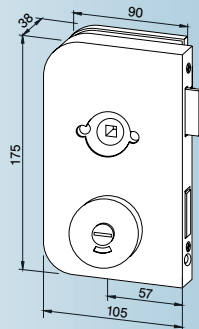

DORMA Junior-Office

Locks... for levers, with roses, to DIN 18 251, Class 3 for levers with roses

Public

building type

Prepared for 11.200/11.201*

Europrofile cylinder, with night latch function,

with rust-

resistant lock 11.210/11.211*

with night latch

function, Europrofile

roses on lock side 11.242/11.243*

Europrofile roses,

both sides 11.228/11.229*

Prepared for round

cylinder, with