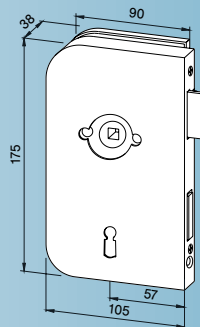

DORMA Junior-Office

Locks... for levers, with roses, to DIN 18 251, Class 3 for levers with roses

Public

building type

Prepared for 11.200/11.201*

Europrofile cylinder, with night latch function,

with rust-

resistant lock 11.210/11.211*

with night latch

function, Europrofile

roses on lock side 11.242/11.243*

Europrofile roses,

both sides 11.228/11.229*

Prepared for round

cylinder, with