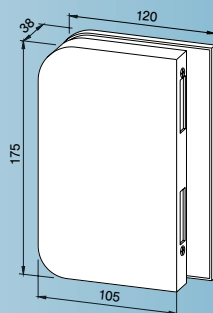

DORMA Junior-Office

Locks... for levers, with roses, to DIN 18 251, Class 3 for levers with roses

Public

building type

Prepared for 11.200/11.201*

Europrofile cylinder, with night latch function,

with rust-

resistant lock 11.210/11.211*

with night latch

function, Europrofile

roses on lock side 11.242/11.243*

Europrofile roses,

both sides 11.228/11.229*

Prepared for round

cylinder, with