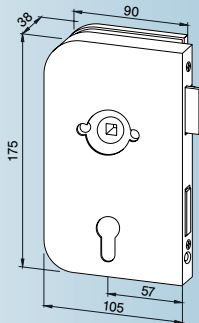

DORMA Junior-Office

Locks... for levers, with roses, to DIN 18 251, Class 3 for levers with roses

Public

building type

Prepared for 11.200/11.201*

Europrofile cylinder, with night latch function,

with rust-

resistant lock 11.210/11.211*

with night latch

function, Europrofile

roses on lock side 11.242/11.243*

Europrofile roses,

both sides 11.228/11.229*

Prepared for round

cylinder, with