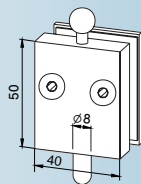

Accessories for Studio-Rondo, Studio-Classic, Studio-Gala

Push-on telescopic door hold-open,
8, 10 and 12 mm glass thicknesses **12.320**

Slide over door bolt
with floor socket
8 mm glass thickness **12.301**
10 mm glass thickness **12.302**

Slide over strike box **12.314**

Door bolt on glass cut-out **12.312**
8 mm glass thickness

Strike box on glass cut-out
8 mm glass thickness **12.313**

Door catch
Plastic **12.300**
with round bolt **12.305**

Corner strike plate
for 24 mm rebate depth **10.401**

Strike plate
for 40 mm rebate depth
Steel **10.085.001.40**
Brass **10.085.002.40**