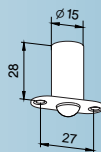

Accessories for Studio-Rondo, Studio-Classic, Studio-Gala

Push-on telescopic door hold-open,
8, 10 and 12 mm glass thicknesses **12.320**

Slide over door bolt
with floor socket
8 mm glass thickness **12.301**
10 mm glass thickness **12.302**

Slide over strike box **12.314**

Door bolt on glass cut-out **12.312**
8 mm glass thickness

Strike box on glass cut-out
8 mm glass thickness **12.313**

Door catch
Plastic **12.300**
with round bolt **12.305**

Corner strike plate
for 24 mm rebate depth **10.401**

Strike plate
for 40 mm rebate depth
Steel **10.085.001.40**
Brass **10.085.002.40**