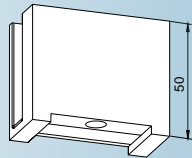

Accessories for Studio-Rondo, Studio-Classic, Studio-Gala

Push-on telescopic door hold-open,
8, 10 and 12 mm glass thicknesses **12.320**

Slide over door bolt
with floor socket
8 mm glass thickness **12.301**
10 mm glass thickness **12.302**

Slide over strike box **12.314**

Door bolt on glass cut-out **12.312**
8 mm glass thickness

Strike box on glass cut-out
8 mm glass thickness **12.313**

Door catch
Plastic **12.300**
with round bolt **12.305**