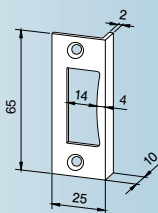

Slide over strike box **12.314**

Door bolt on glass cut-out **12.312**
8 mm glass thickness

Strike box on glass cut-out
8 mm glass thickness **12.313**

Door catch
Plastic **12.300**
with round bolt **12.305**

Corner strike plate
for 24 mm rebate depth **10.401**

Strike plate
for 40 mm rebate depth
Steel **10.085.001.40**
Brass **10.085.002.40**