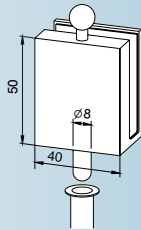

Accessories for Studio-Rondo, Studio-Classic, Studio-Gala

Push-on telescopic door hold-open,
8, 10 and 12 mm glass thicknesses **12.320**

Slide over door bolt
with floor socket
8 mm glass thickness **12.301**
10 mm glass thickness **12.302**

Slide over strike box **12.314**

Door bolt on glass cut-out **12.312**
8 mm glass thickness

Strike box on glass cut-out
8 mm glass thickness **12.313**

Door catch
Plastic **12.300**
with round bolt **12.305**

Corner strike plate
for 24 mm rebate depth **10.401**

Strike plate
for 40 mm rebate depth
Steel **10.085.001.40**
Brass **10.085.002.40**