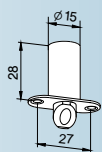

Accessories for Studio-Rondo, Studio-Classic, Studio-Gala

Push-on telescopic door hold-open,
8, 10 and 12 mm glass thicknesses **12.320**

Slide over door bolt
with floor socket
8 mm glass thickness **12.301**
10 mm glass thickness **12.302**

Slide over strike box **12.314**

Door bolt on glass cut-out **12.312**
8 mm glass thickness

Strike box on glass cut-out
8 mm glass thickness **12.313**

Door catch
Plastic **12.300**
with round bolt **12.305**

Corner strike plate
for 24 mm rebate depth **10.401**

Strike plate
for 40 mm rebate depth
Steel **10.085.001.40**
Brass **10.085.002.40**