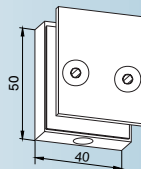

Accessories for Studio-Rondo, Studio-Classic, Studio-Gala

Push-on telescopic door hold-open,
8, 10 and 12 mm glass thicknesses **12.320**

Slide over door bolt
with floor socket
8 mm glass thickness **12.301**
10 mm glass thickness **12.302**

Slide over strike box **12.314**

Door bolt on glass cut-out **12.312**
8 mm glass thickness

Strike box on glass cut-out
8 mm glass thickness **12.313**

Door catch
Plastic **12.300**
with round bolt **12.305**

Corner strike plate
for 24 mm rebate depth **10.401**

Strike plate
for 40 mm rebate depth
Steel **10.085.001.40**
Brass **10.085.002.40**