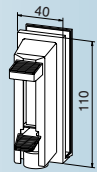

Accessories for Studio-Rondo, Studio-Classic, Studio-Gala

Push-on telescopic door hold-open,
8, 10 and 12 mm glass thicknesses **12.320**

Slide over door bolt
with floor socket
8 mm glass thickness **12.301**
10 mm glass thickness **12.302**

Slide over strike box **12.314**

Door bolt on glass cut-out **12.312**
8 mm glass thickness

Strike box on glass cut-out
8 mm glass thickness **12.313**

Door catch
Plastic **12.300**
with round bolt **12.305**

Corner strike plate
for 24 mm rebate depth **10.401**

Strike plate
for 40 mm rebate depth
Steel **10.085.001.40**
Brass **10.085.002.40**