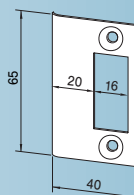

Slide over strike box **12.314**

Door bolt on glass cut-out **12.312**
8 mm glass thickness

Strike box on glass cut-out
8 mm glass thickness **12.313**

Door catch
Plastic **12.300**
with round bolt **12.305**

Corner strike plate
for 24 mm rebate depth **10.401**

Strike plate
for 40 mm rebate depth
Steel **10.085.001.40**
Brass **10.085.002.40**